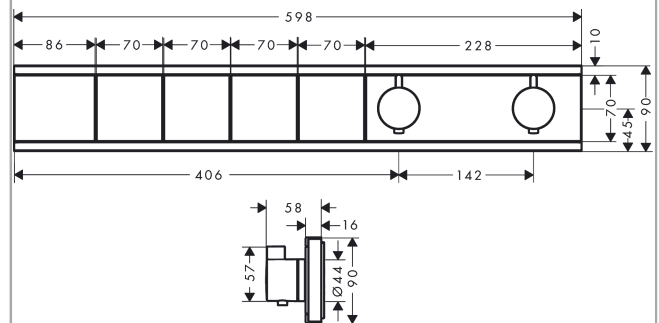

RainSelect

Thermostat for concealed installation for 4 functions

Surfaces: **Polished Gold Optic** Article Number: **15382990**

Description

product features

- depending on volume flow and installation situation approx. 50% flow rate reduction and integrated shut off function
- 4 functions
- Select push-button on/off control for 4 outlets
- simultaneous use of several outlets
- maximum flow rate at 3 bar: 38 l/min
- flow rate per outlet: 26 l/min
- flow rate by simultaneous use of all outlets: 38 l/min
- thermostat cartridge, Start/stop valve to operate the functions
- safety lock at 40 °C
- temperature limitation adjustable
- non-return valve
- connection type: basic set
- min. operating pressure: 1 bar
- max. operating pressure: 10 bar
- Thermostat is delivered with buttons handshower, PowderRain, Waterfall, Rain large

Technology

Design awards

Product image

Scale drawing